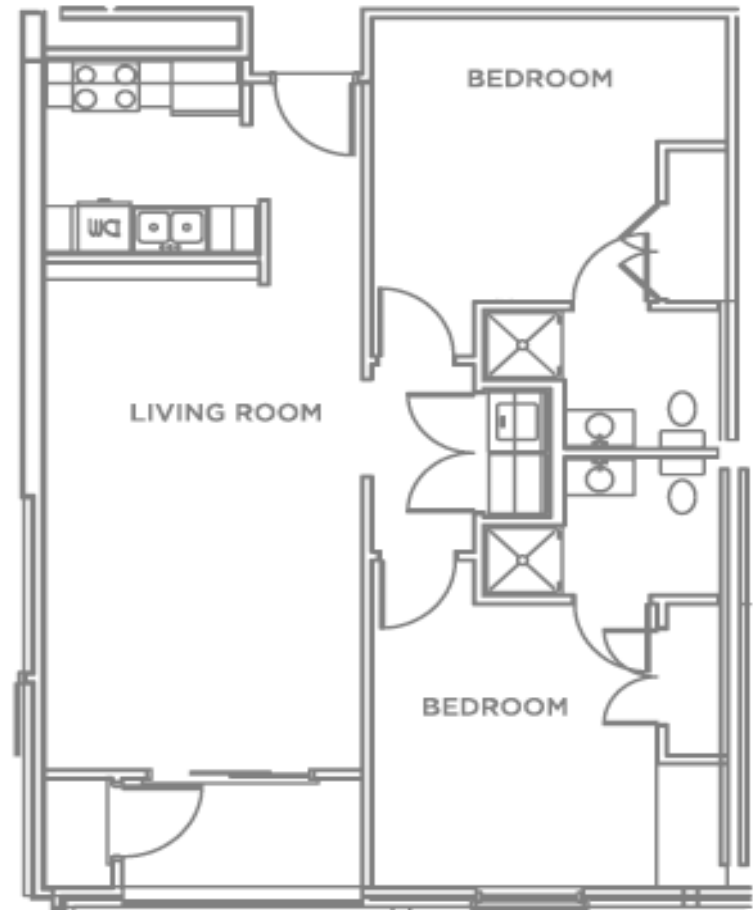

Floor Plans

2 Bedroom/ 2 Bathroom

915 ² ft*

2 Bedroom Common Area

- Sofa
- Lounge Chair
- Entertainment Console
- End Table (2)
- Barstool (4)
- Coffee Table

All bedrooms

- Bedframe w/ Headboard & Mattress
- Night Stand
- Desk w/ Hutch
- Desk Chair
- Storage Drawers
- Small Table Lamp
- Large Table Lamp
- Floor Lamp (bedroom w/out window)

*Square footage may vary from unit to unit

Floor Plans

2 Bedroom/ 2 Bathroom

-307,407,507,607

1114 ² ft*

2 Bedroom Common Area

- Sofa
- Lounge Chair
- Coffee Table
- Entertainment Console
- End Table (2)
- Barstool (4)
- 2 Large Table Lamps

All bedrooms

- Bedframe w/ Headboard & Mattress
- Night Stand
- Desk w/ Hutch
- Desk Chair
- Storage Drawers
- Large Table Lamp
- Small Table Lamp
- Floor Lamp (bedroom w/out window)

*Square footage may vary from unit to unit