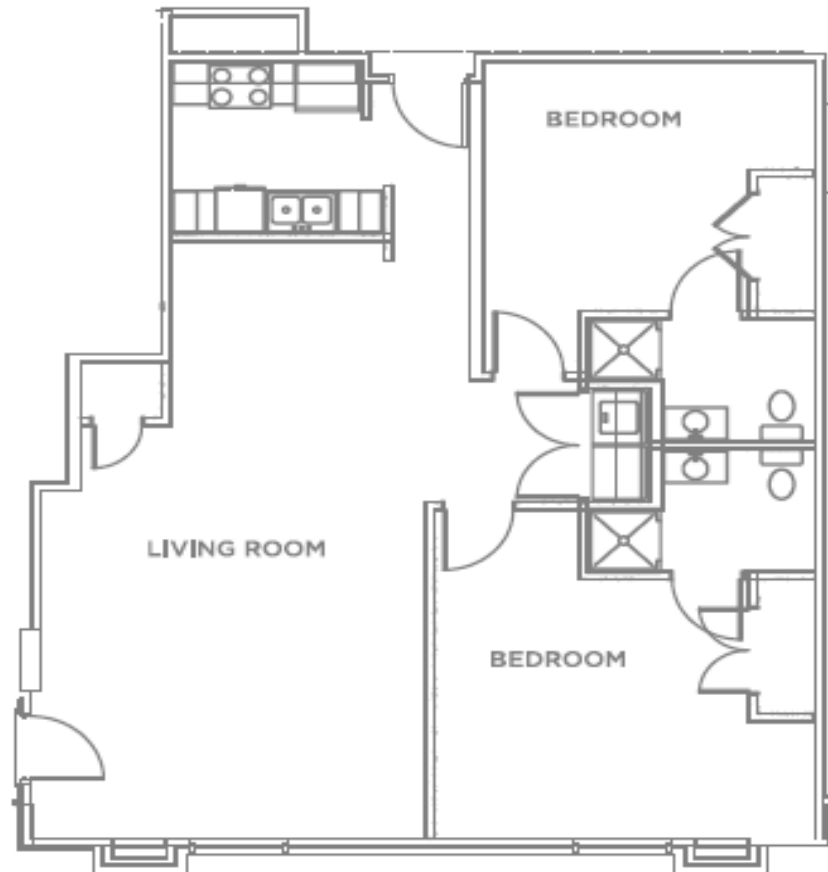

Floor Plans

2 Bedroom/ 2 Bathroom

915 ² ft*

2 Bedroom Common Area

- Sofa
- Lounge Chair
- Entertainment Console
- End Table (2)
- Barstool (4)
- Coffee Table

All bedrooms

- Bedframe w/ Headboard & Mattress
- Night Stand
- Desk w/ Hutch
- Desk Chair
- Storage Drawers
- Small Table Lamp
- Large Table Lamp
- Floor Lamp (bedroom w/out window)

*Square footage may vary from unit to unit

Floor Plans

2 Bedroom/ 2 Bathroom

-307,407,507,607

1114 ² ft*

2 Bedroom Common Area

- Sofa
- Lounge Chair
- Coffee Table
- Entertainment Console
- End Table (2)
- Barstool (4)
- 2 Large Table Lamps

All bedrooms

- Bedframe w/ Headboard & Mattress
- Night Stand
- Desk w/ Hutch
- Desk Chair
- Storage Drawers
- Large Table Lamp
- Small Table Lamp
- Floor Lamp (bedroom w/out window)

*Square footage may vary from unit to unit